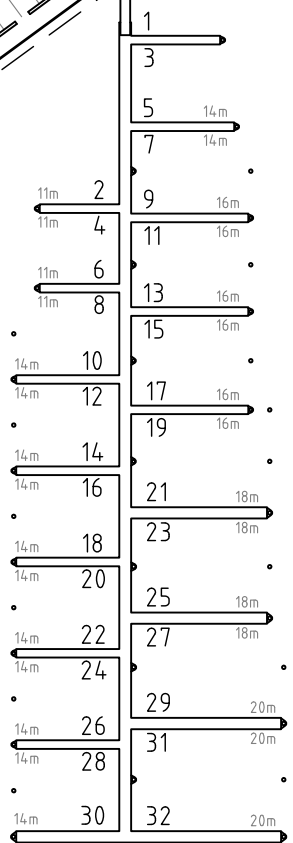

BASE OF HILL

BASE OF HILL

JETTY 8W

JETTY 9W

JETTY 10W

JETTY 11W

JETTY 12W

PORT  
marlborough  
NEW ZEALAND LTD  
P O Box 111, Picton, New Zealand  
Telephone (03) 520 3399 Fax (03) 573 7695