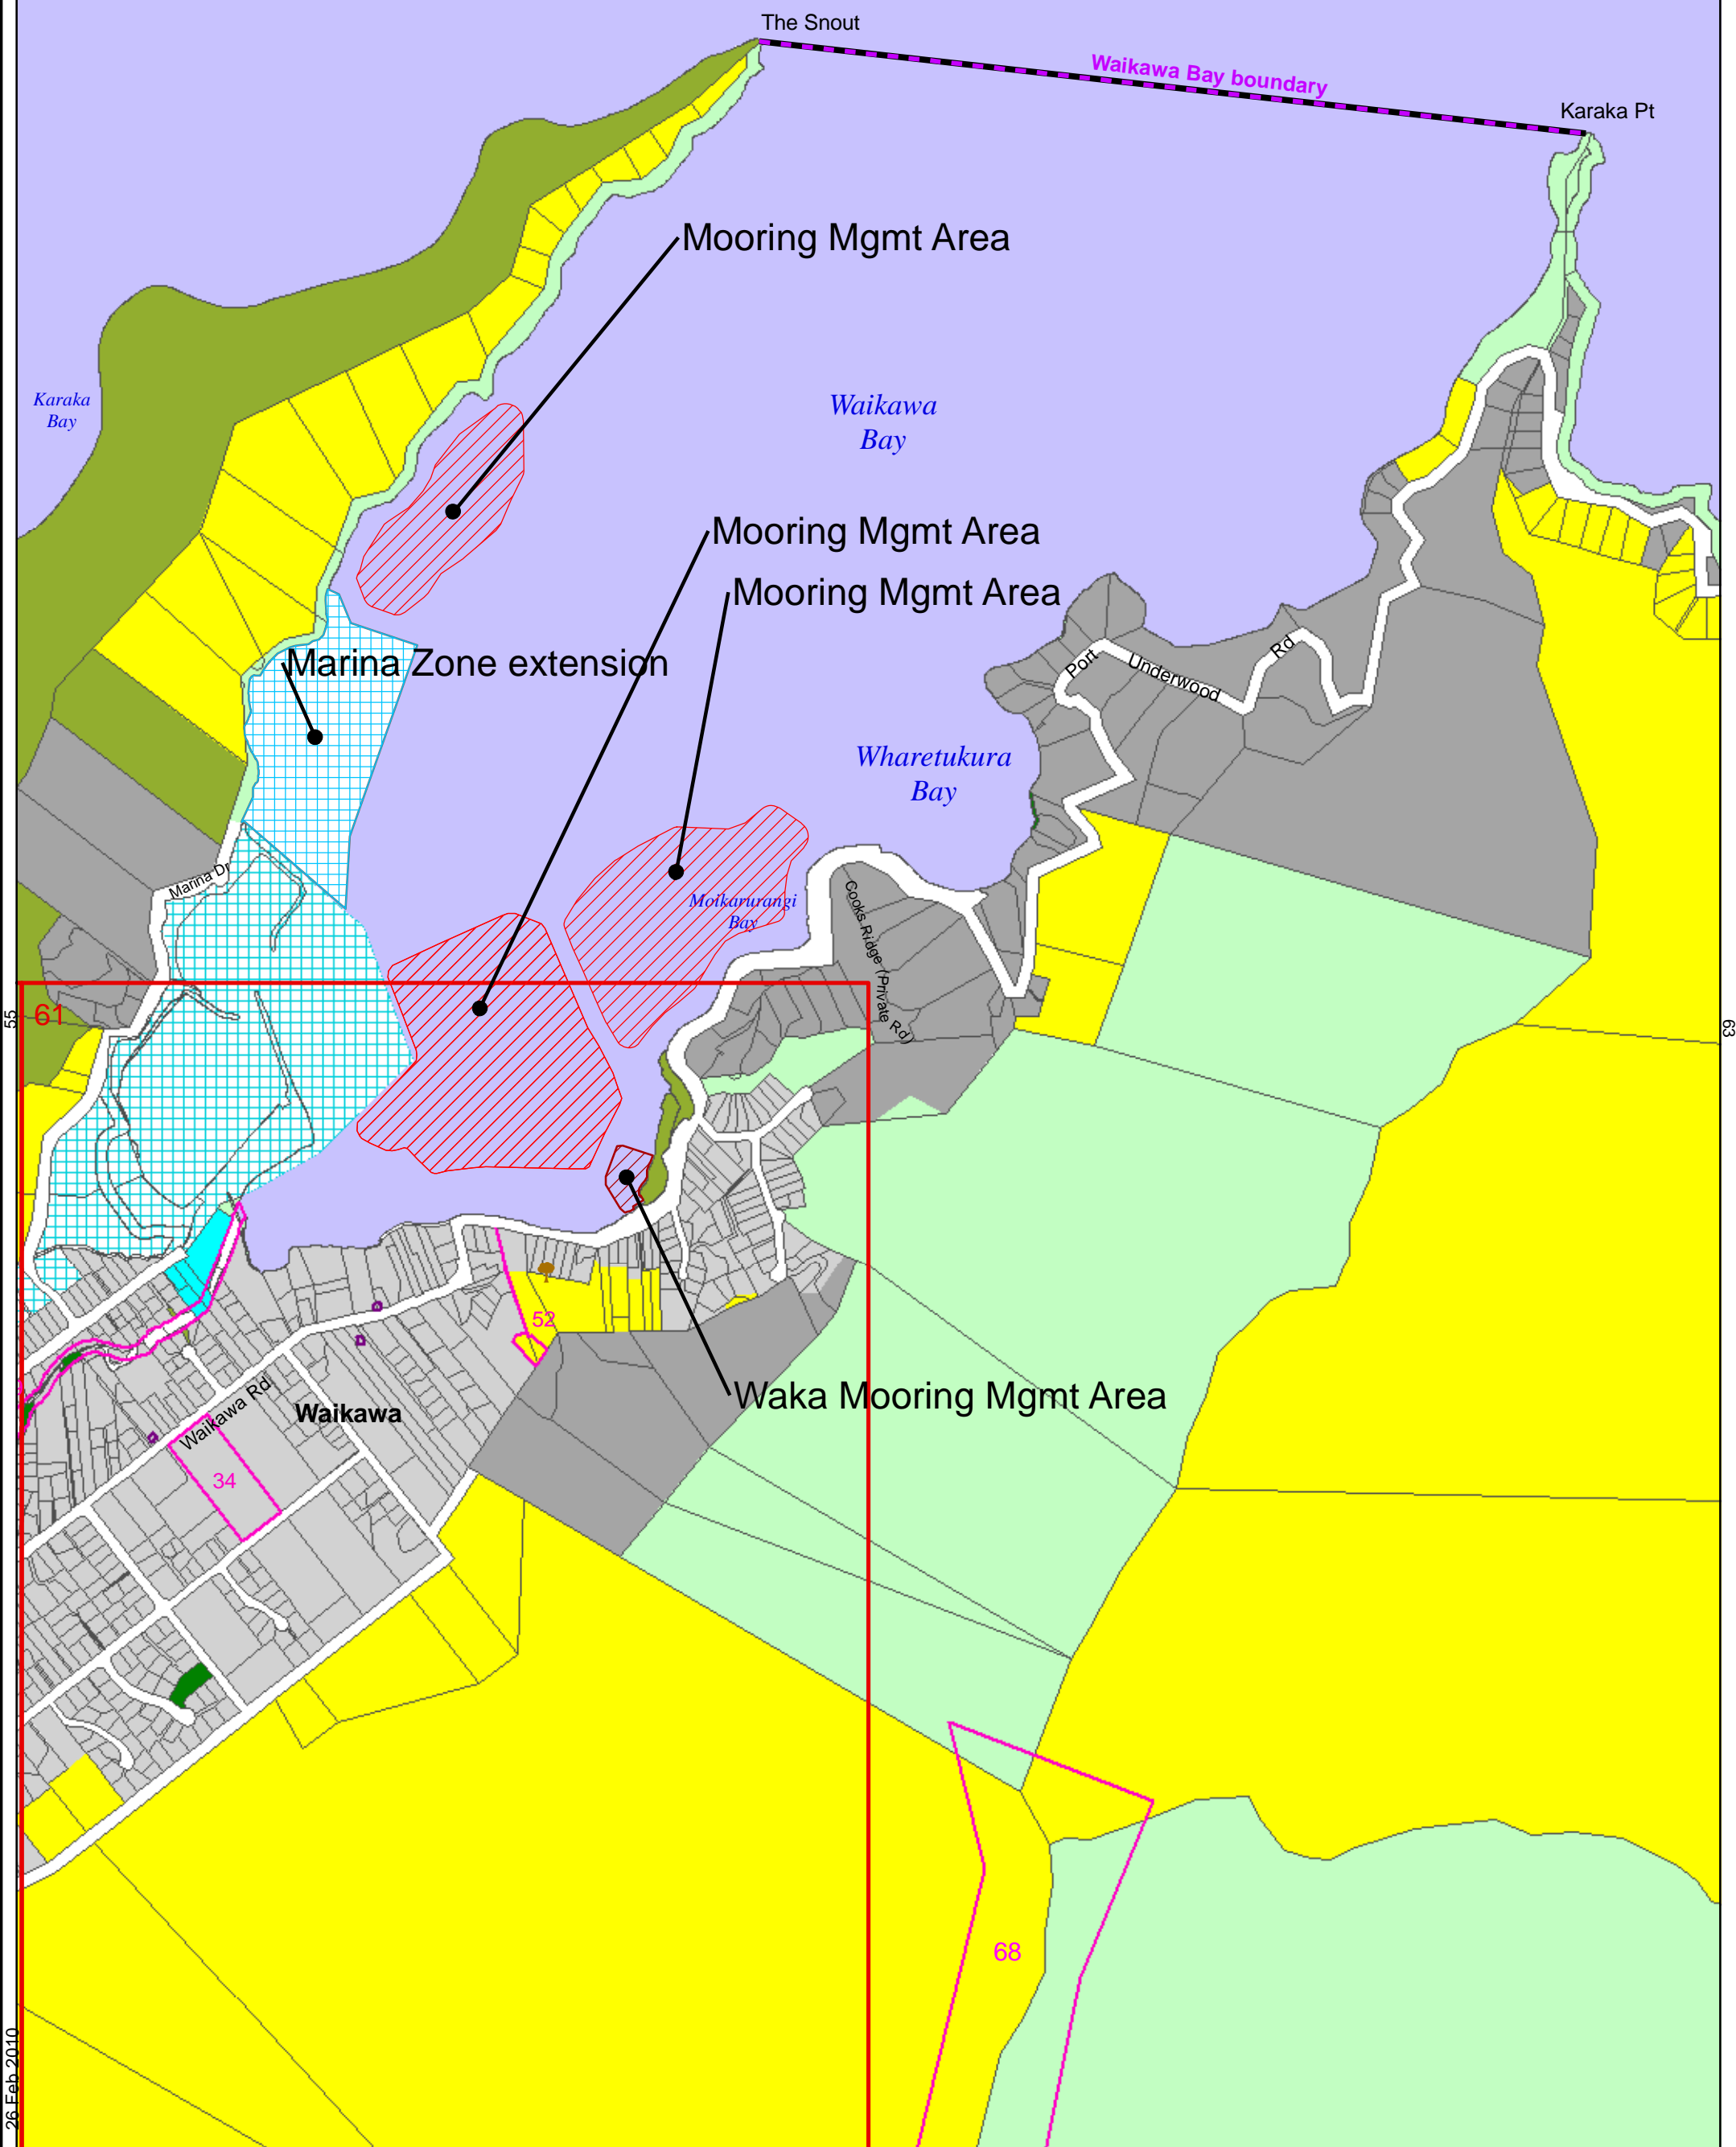

**Waikawa Bay Proposed Plan Change**  
**Date: 9-6-2010 "DRAFT PLAN MAP"**

26 Feb 2010

Scale: 1:10000  
 Original drawn scale for printing at A3

**Waikawa Bay**

40	63
55	63
51	63

**Map62**